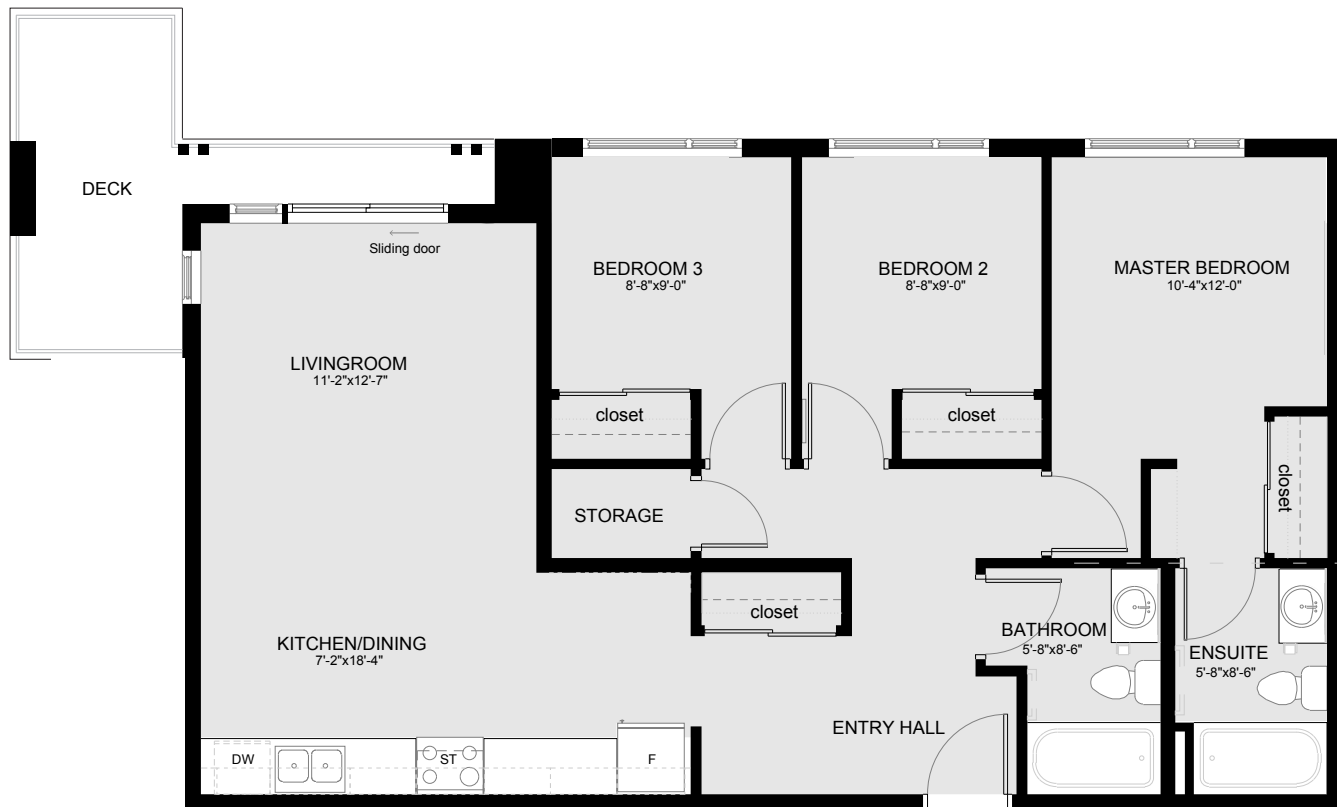

# UNIT PLANS

OAK PARK PHASE TWO

612 Goldstream Ave, Langford, BC

LOW  
HAMMOND  
ROWE  
ARCHITECTS

**THREE BEDROOM SUITE**  
(Type A1)

**THREE BEDROOM SUITE**  
(Type A2a)

LOW HAMMOND ROWE ARCHITECTS

TL HOUSING SOLUTIONS 

**TWO BEDROOM SUITE**  
(Type B2a)

LOW HAMMOND ROWE ARCHITECTS

**TWO BEDROOM SUITE**  
(Type B2b)

LOW HAMMOND ROWE ARCHITECTS

TL HOUSING SOLUTIONS 

**ONE BEDROOM SUITE**  
(Type C1)

LOW HAMMOND ROWE ARCHITECTS

TL HOUSING SOLUTIONS

**STUDIO SUITE**  
(Type D1)

LOW HAMMOND ROWE ARCHITECTS