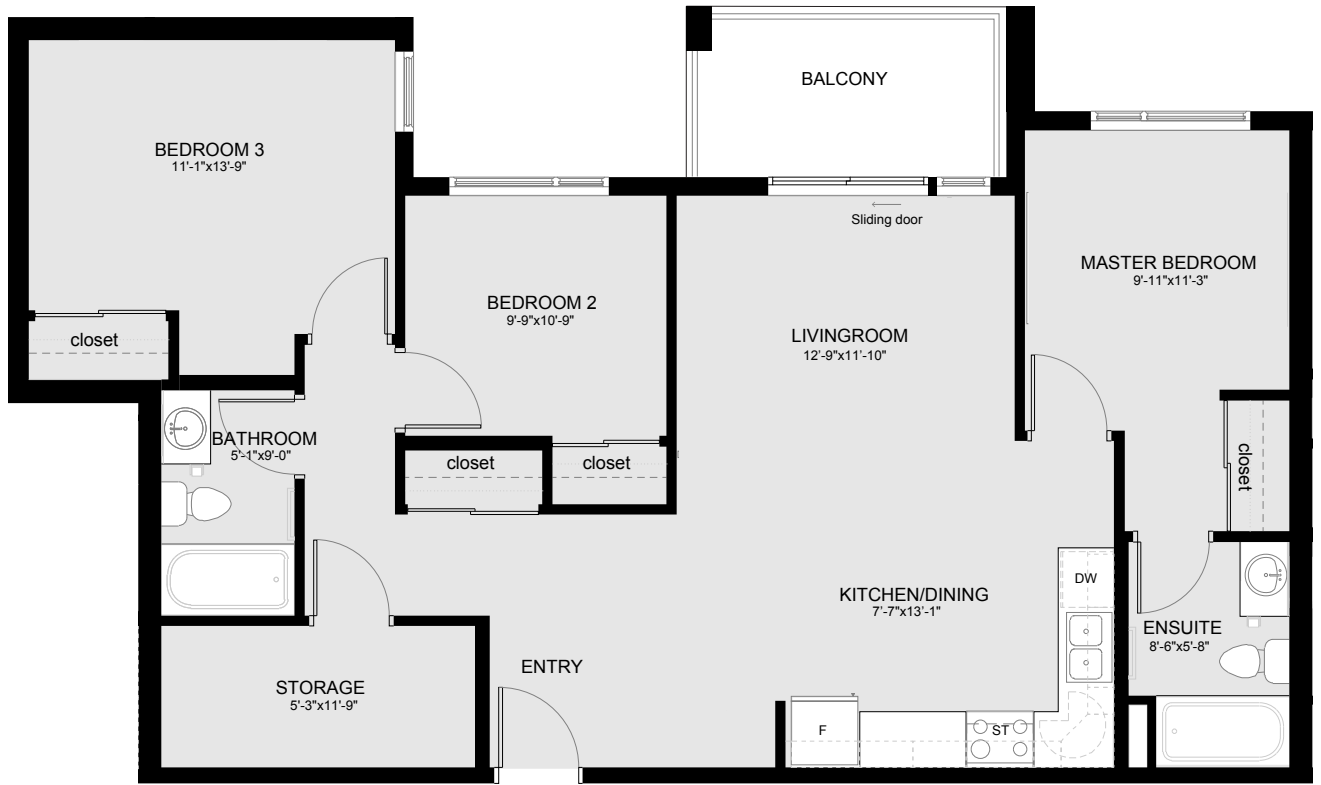

# UNIT PLANS

OAK PARK PHASE TWO

612 Goldstream Ave, Langford, BC

LOW  
HAMMOND  
ROWE  
ARCHITECTS

**THREE BEDROOM SUITE**  
(Type A1)

**THREE BEDROOM SUITE**  
(Type A2a)

LOW HAMMOND ROWE ARCHITECTS

TL HOUSING SOLUTIONS 

**TWO BEDROOM SUITE**  
(Type B2a)

LOW HAMMOND ROWE ARCHITECTS

**TWO BEDROOM SUITE**  
(Type B2b)

LOW HAMMOND ROWE ARCHITECTS

TL HOUSING SOLUTIONS 

**ONE BEDROOM SUITE**  
(Type C1)

LOW HAMMOND ROWE ARCHITECTS

TL HOUSING SOLUTIONS

**STUDIO SUITE**  
(Type D1)

LOW HAMMOND ROWE ARCHITECTS