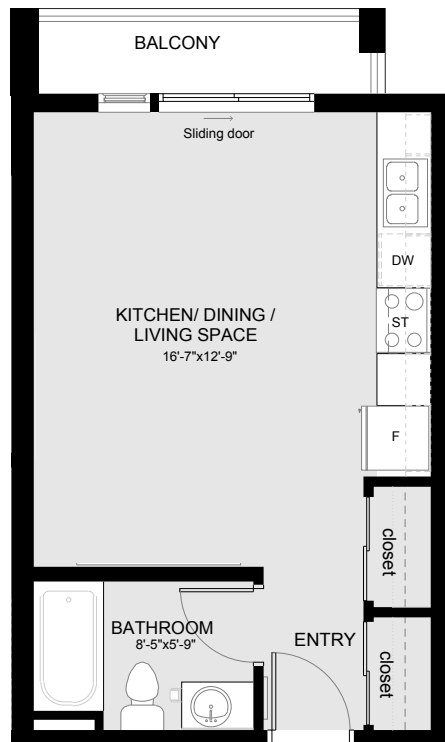

**TWO BEDROOM SUITE**  
(Type B2a)

LOW HAMMOND ROWE ARCHITECTS

**TWO BEDROOM SUITE**  
(Type B2b)

LOW HAMMOND ROWE ARCHITECTS

TL HOUSING SOLUTIONS 

**ONE BEDROOM SUITE**  
(Type C1)

LOW HAMMOND ROWE ARCHITECTS

TL HOUSING SOLUTIONS

**STUDIO SUITE**  
(Type D1)

LOW HAMMOND ROWE ARCHITECTS