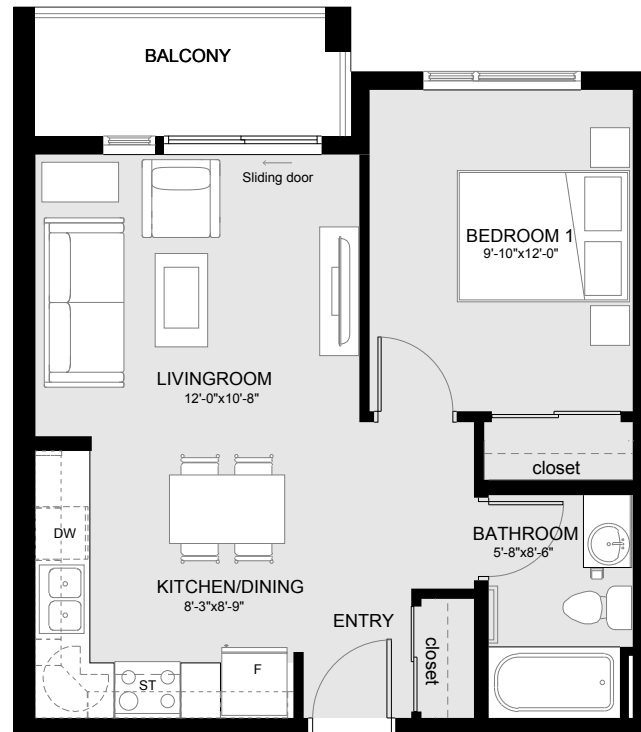

UNIT PLANS

OAK PARK PHASE TWO

612 Goldstream Ave, Langford, BC

LOW
HAMMOND
ROWE
ARCHITECTS

THREE BEDROOM SUITE
(Type A1)

LOW HAMMOND ROWE ARCHITECTS

TL HOUSING SOLUTIONS 

THREE BEDROOM SUITE
(Type A2a)

TWO BEDROOM SUITE
(Type B2a)

LOW HAMMOND ROWE ARCHITECTS

TWO BEDROOM SUITE
(Type B2b)

LOW HAMMOND ROWE ARCHITECTS

TL HOUSING SOLUTIONS

**ONE BEDROOM SUITE
(Type C1)**

LOW HAMMOND ROWE ARCHITECTS

STUDIO SUITE
(Type D1)