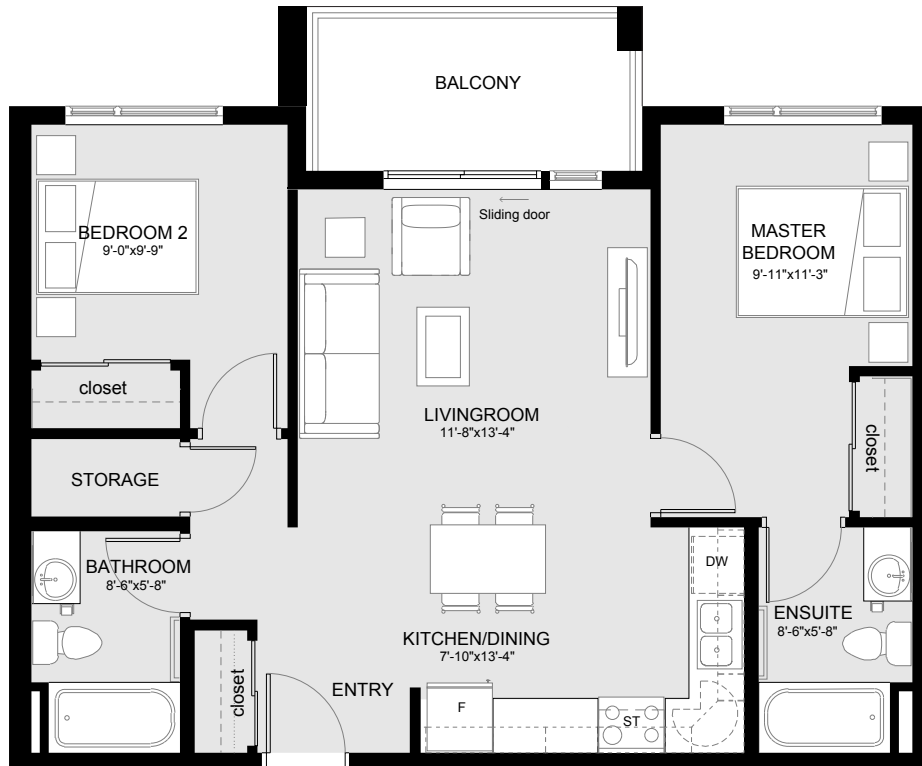

UNIT PLANS

OAK PARK PHASE TWO

612 Goldstream Ave, Langford, BC

LOW
HAMMOND
ROWE
ARCHITECTS

THREE BEDROOM SUITE
(Type A1)

LOW HAMMOND ROWE ARCHITECTS

TL HOUSING SOLUTIONS 

THREE BEDROOM SUITE
(Type A2a)

TWO BEDROOM SUITE
(Type B2a)

LOW HAMMOND ROWE ARCHITECTS

TWO BEDROOM SUITE
(Type B2b)

LOW HAMMOND ROWE ARCHITECTS

TL HOUSING SOLUTIONS

**ONE BEDROOM SUITE
(Type C1)**

LOW HAMMOND ROWE ARCHITECTS

STUDIO SUITE
(Type D1)