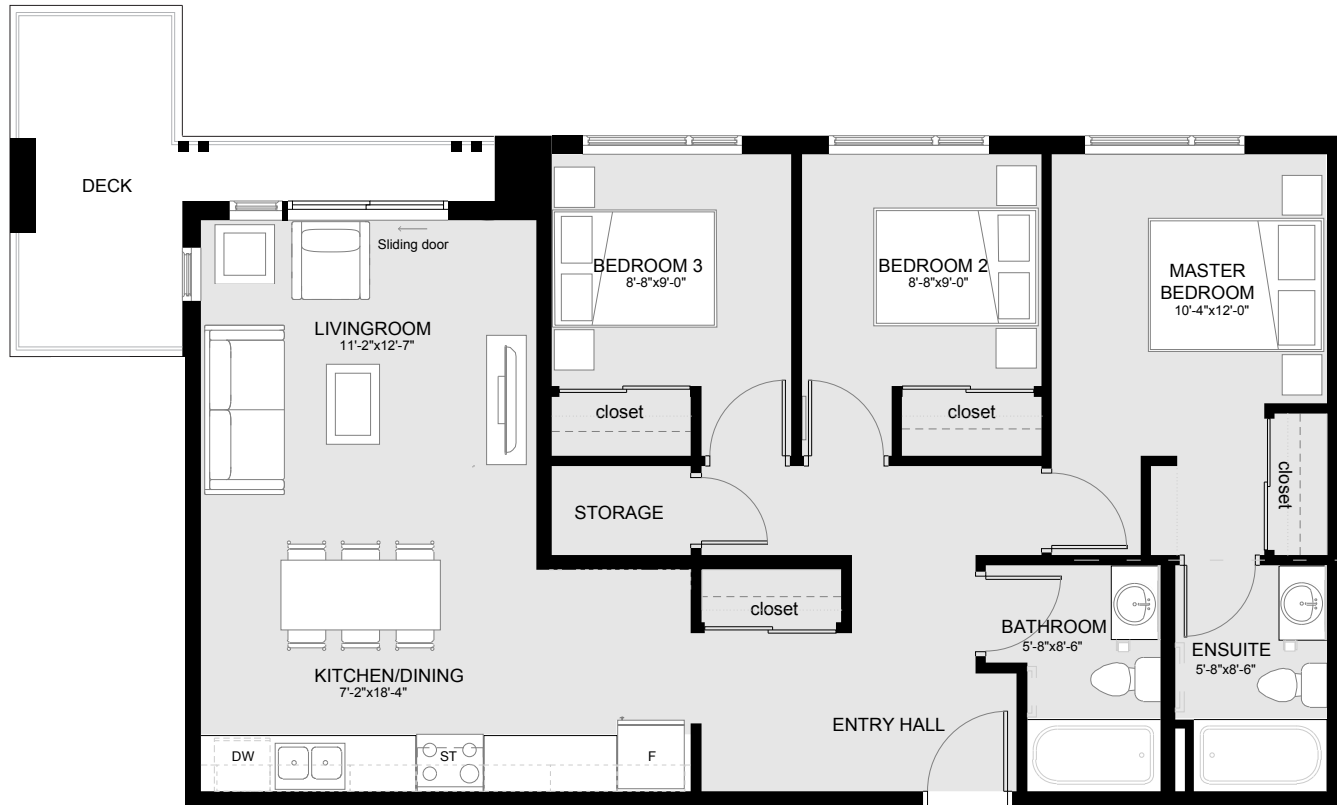

UNIT PLANS

OAK PARK PHASE TWO

612 Goldstream Ave, Langford, BC

LOW
HAMMOND
ROWE
ARCHITECTS

THREE BEDROOM SUITE
(Type A1)

LOW HAMMOND ROWE ARCHITECTS

TL HOUSING SOLUTIONS 

THREE BEDROOM SUITE
(Type A2a)

TWO BEDROOM SUITE
(Type B2a)

LOW HAMMOND ROWE ARCHITECTS

TWO BEDROOM SUITE
(Type B2b)

LOW HAMMOND ROWE ARCHITECTS

TL HOUSING SOLUTIONS

**ONE BEDROOM SUITE
(Type C1)**

LOW HAMMOND ROWE ARCHITECTS

STUDIO SUITE
(Type D1)