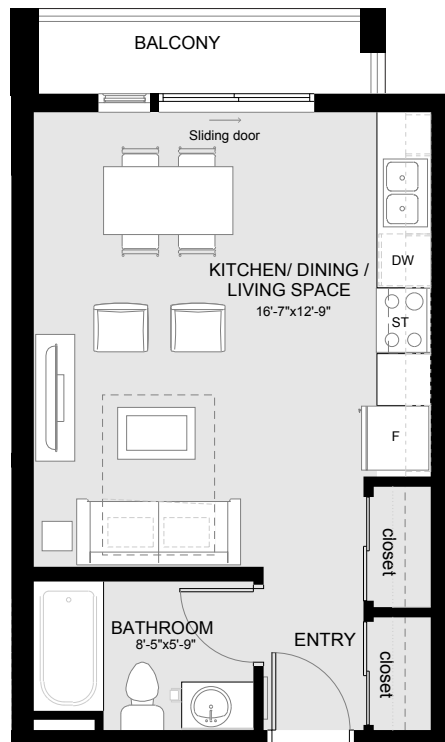

TWO BEDROOM SUITE
(Type B2a)

LOW HAMMOND ROWE ARCHITECTS

TWO BEDROOM SUITE
(Type B2b)

LOW HAMMOND ROWE ARCHITECTS

TL HOUSING SOLUTIONS

**ONE BEDROOM SUITE
(Type C1)**

LOW HAMMOND ROWE ARCHITECTS

STUDIO SUITE
(Type D1)